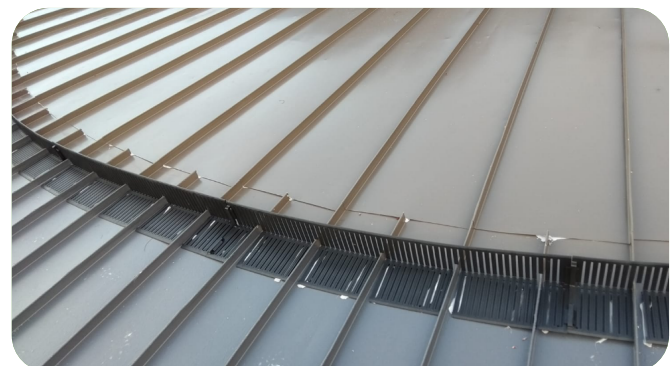

# PlanterCell® Edge Profile 150

An L-shaped stopper for Green Roof systems, securing trays, planting media, and plants while preventing rodent intrusion. Its moulded design includes side slots for drainage and tray alignment, with interlocking capability.

## APPLICATIONS:

- Green roof edge containment
- Retaining trays and planting media
- Rodent protection
- Connecting roof perimeter profiles
- Suitable for curved edges

## BENEFITS:

- Secures trays and plants
- Blocks rodents
- Ensures drainage
- Easy tray alignment
- Interlocks for stability

- (1) Roof Slab
- (2) Root Barrier
- (3) PlanterCell® Edge Profile 150
- (4) PlanterCell® Green Roof System

Tech Specs	UOM	PlanterCell® Edge Profile 150
SGBC Green Product		✓✓✓✓
Material		100% Recycled PP
Size: Thickness	mm	4
Profile	mm	150 x 100
Length	mm	1000

Fire resistant version available. Please contact us for more information.